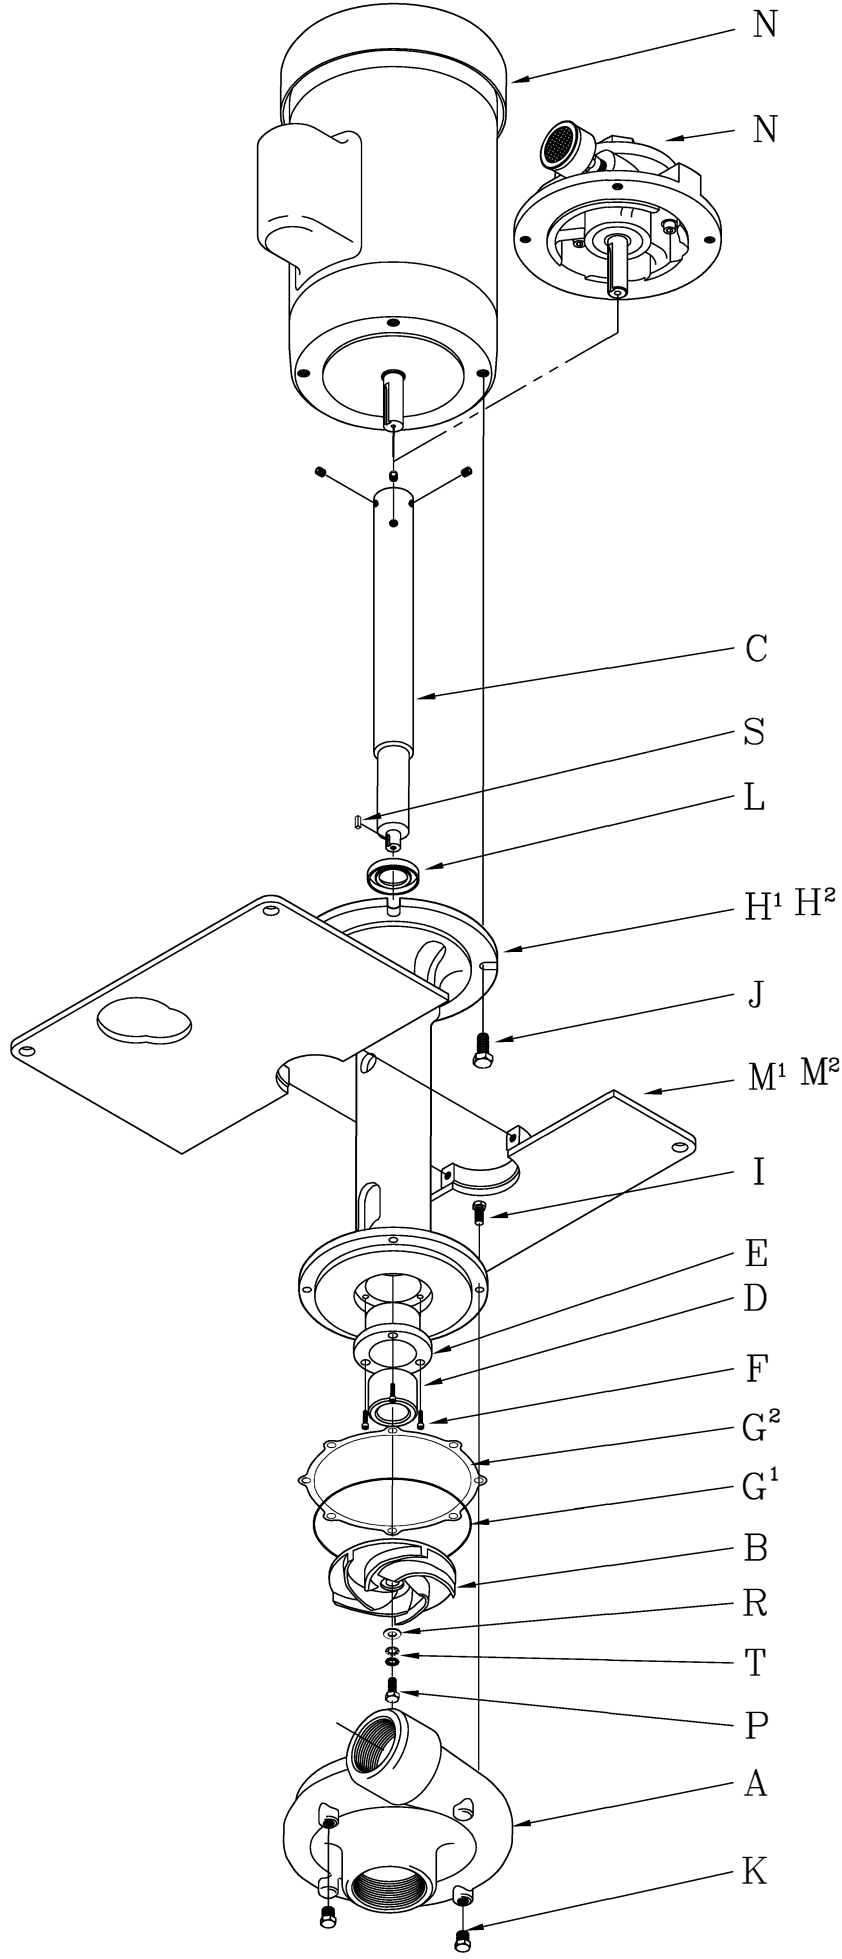

PRICE PUMP CO.

CD_V_P.dwg Rev.B

CD100/150 VERTICAL

Price® Pump Co.
2203 Smeed Parkway, Caldwell, ID 83605, Main: (208) 402-6871, Fax: (208) 402-6856