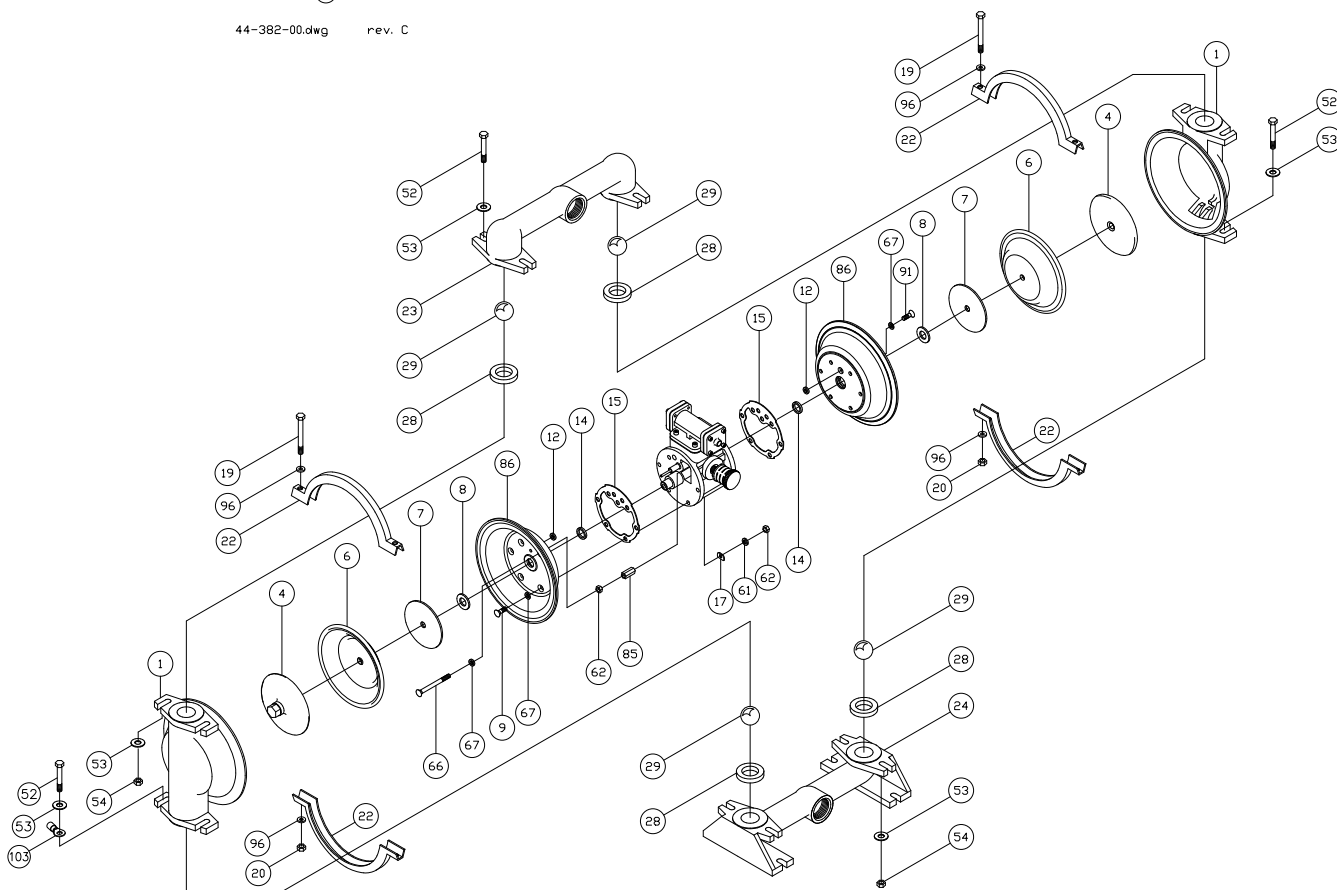

47-373-00.dwg rev. C