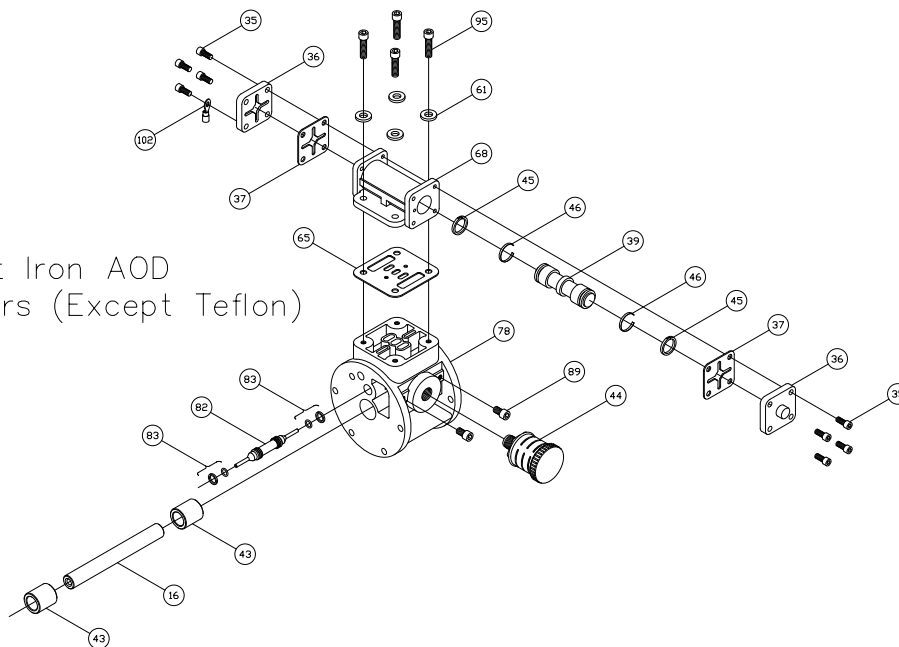

PRICE PUMP CO.

1-1/2" Cast Iron AOD
All Elastomers (Except Teflon)

44-382-00.dwg rev. C