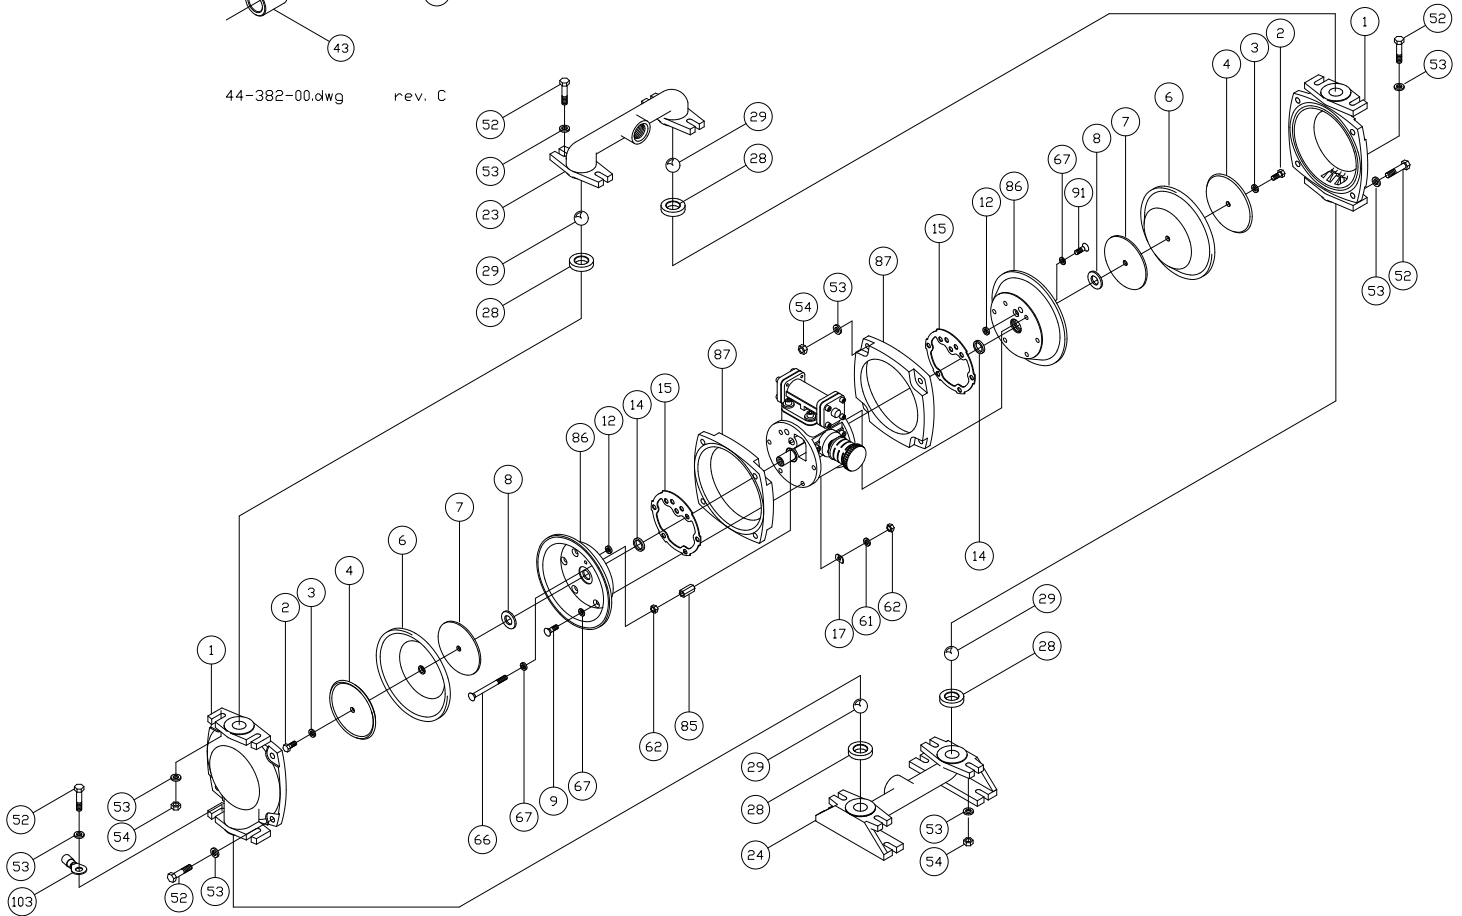

47-371-00.dwg rev. C

Price Pump Co.

21775 Eighth Street East * Sonoma, CA 95476-0329 * (707) 938-8441 * Fax (707) 938-0764