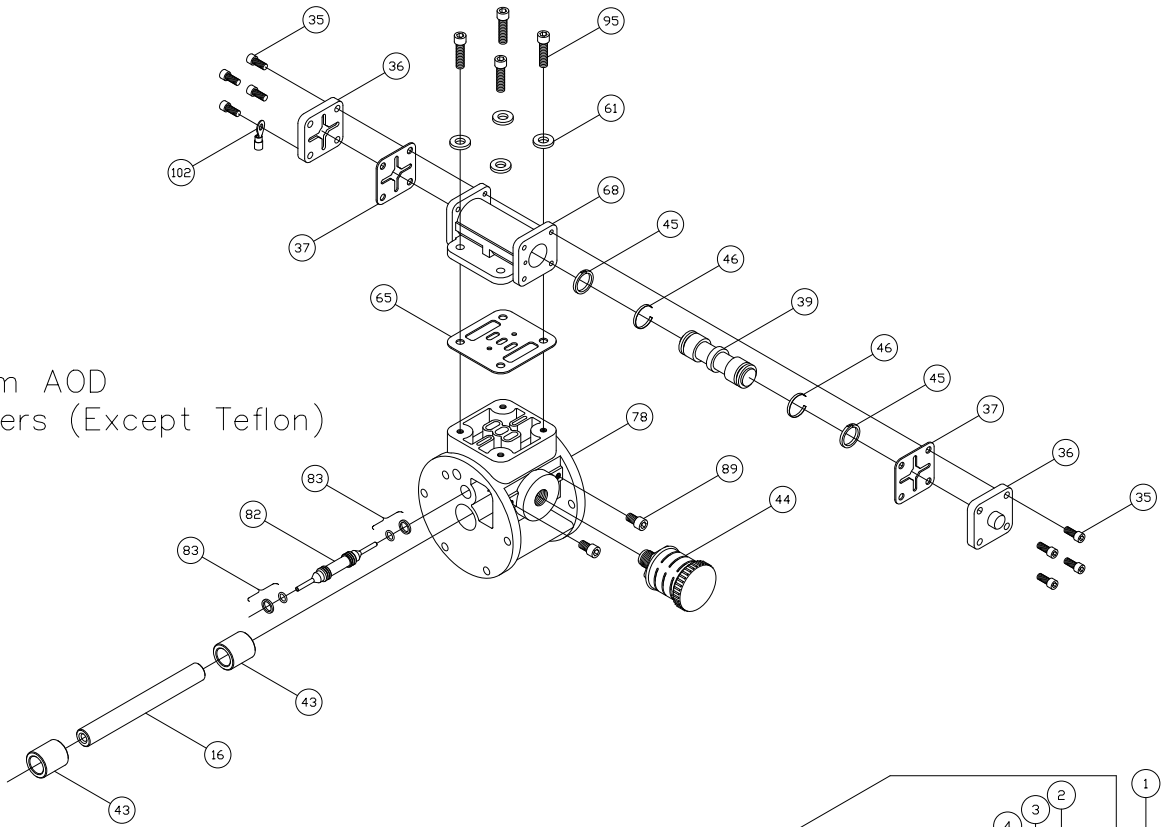

PRICE PUMP CO.

1AOD-AL.dwg rev. C

1" Aluminum AOD
All Elastomers (Except Teflon)

44-382-00.dwg rev. C