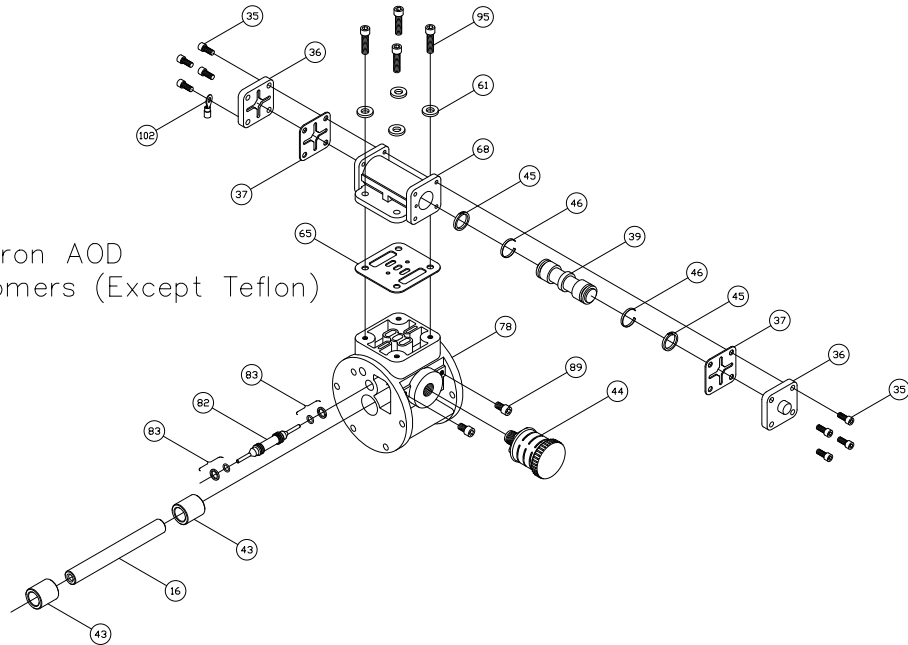

PRICE PUMP CO.

1AOD-CI.dwg rev. C

1" Cast Iron AOD
All Elastomers (Except Teflon)

44-382-00.dwg rev. C