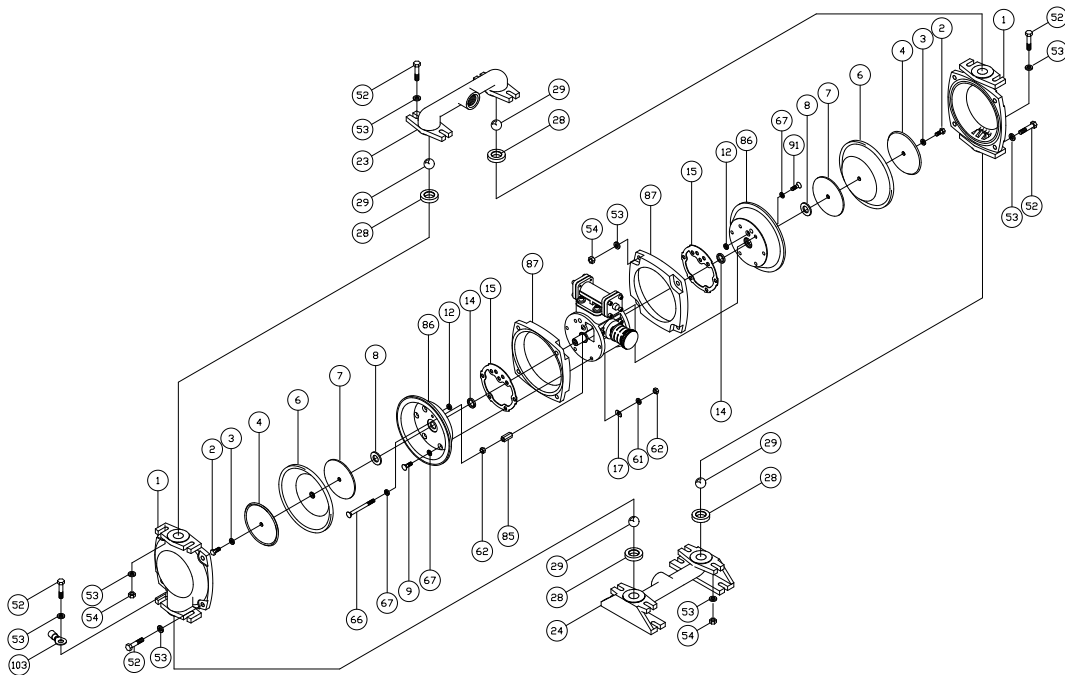

47-371-00.dwg rev. C

Price® Pump Co.

21775 Eighth Street East * Sonoma, CA 95476-0329 * (707) 938-8441 * Fax (707) 938-0764