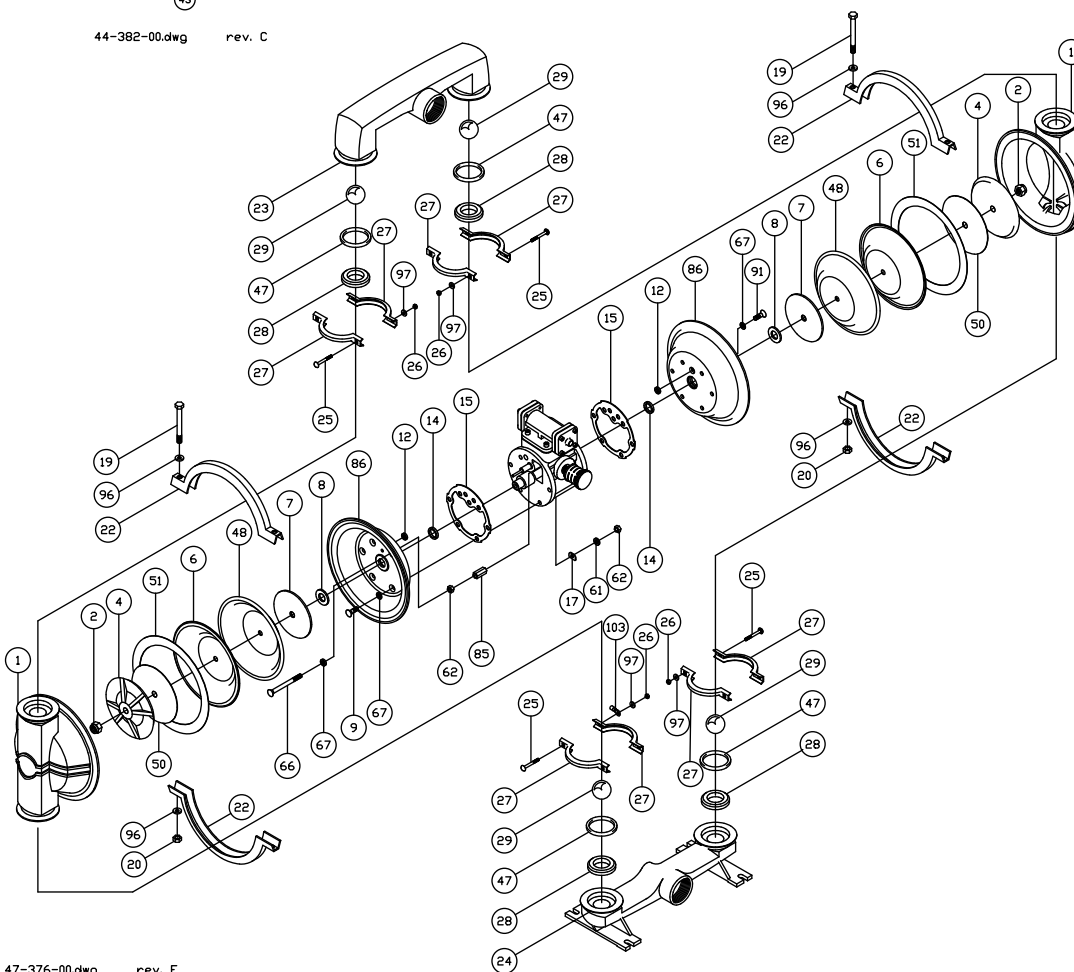

47-376-00.dwg rev. E

Price Pump Co.

21775 Eighth Street East * Sonoma, CA 95476-0329 * (707) 938-8441 * Fax (707) 938-0764