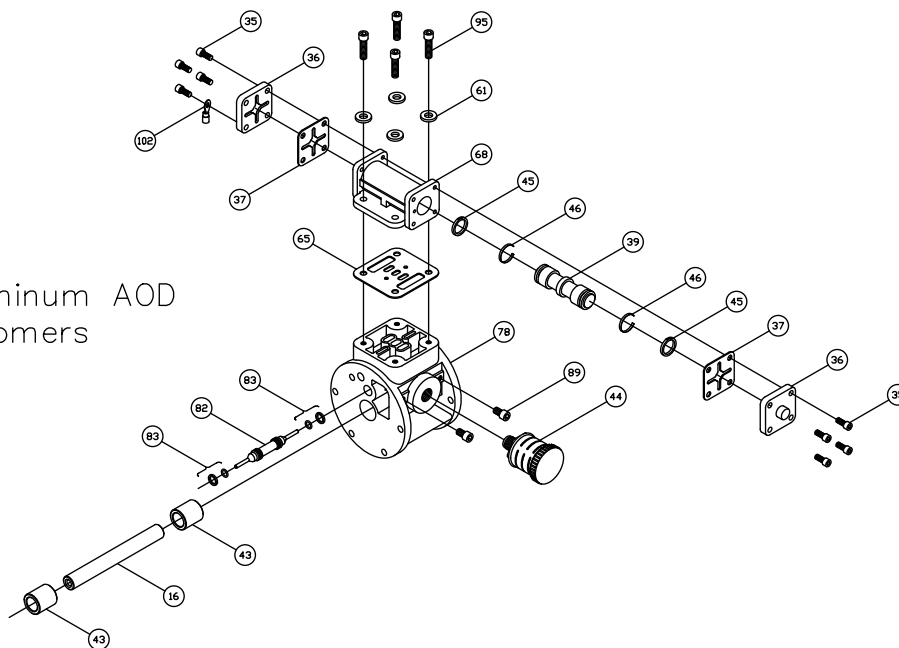

PRICE PUMP CO.

1-1/2" Aluminum AOD
Teflon Elastomers

44-382-00.dwg rev. C