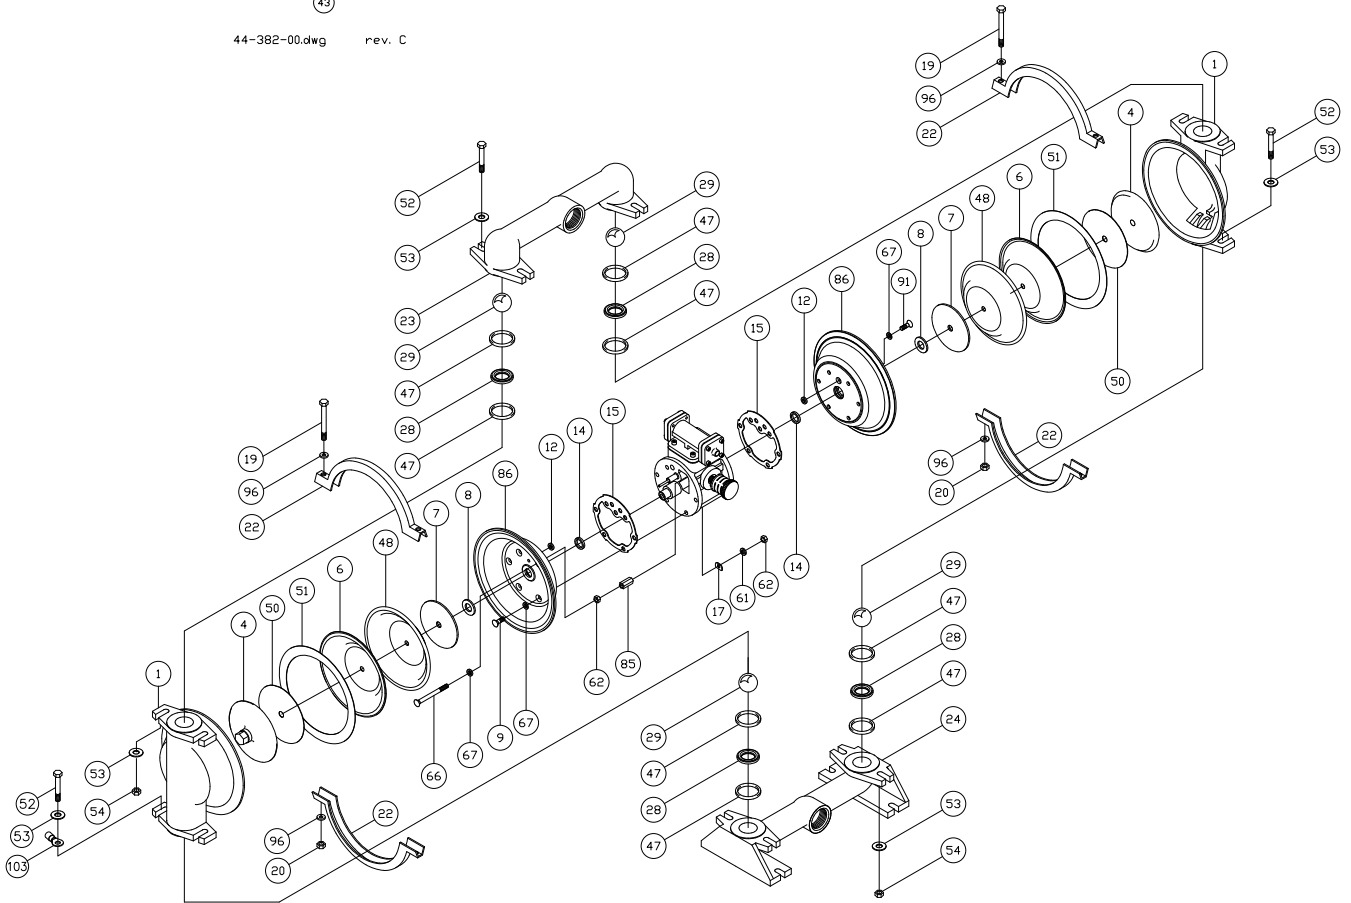

47-374-00.dwg rev. D