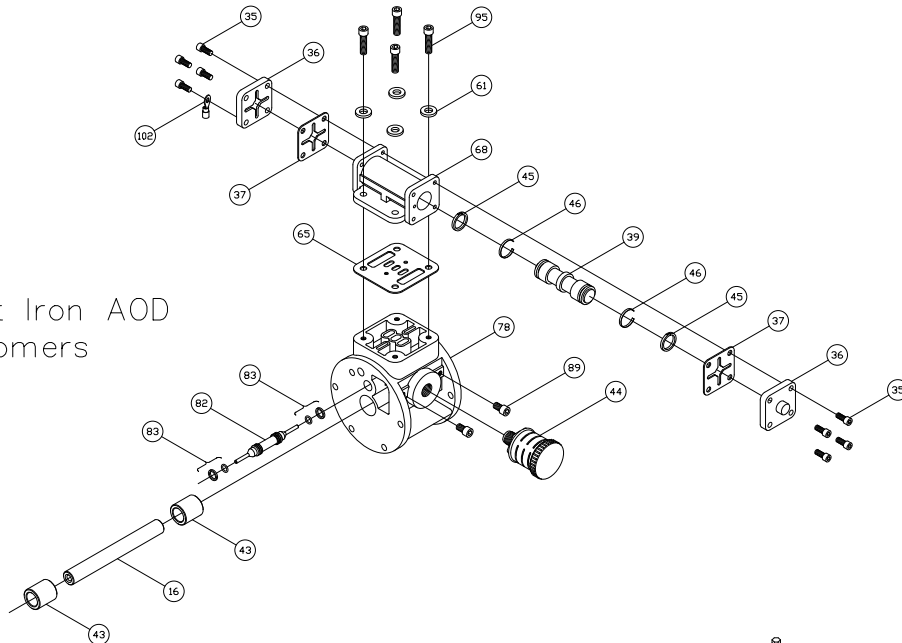

PRICE PUMP CO.

1-1/2" Cast Iron AOD
Teflon Elastomers

44-382-00.dwg rev. C