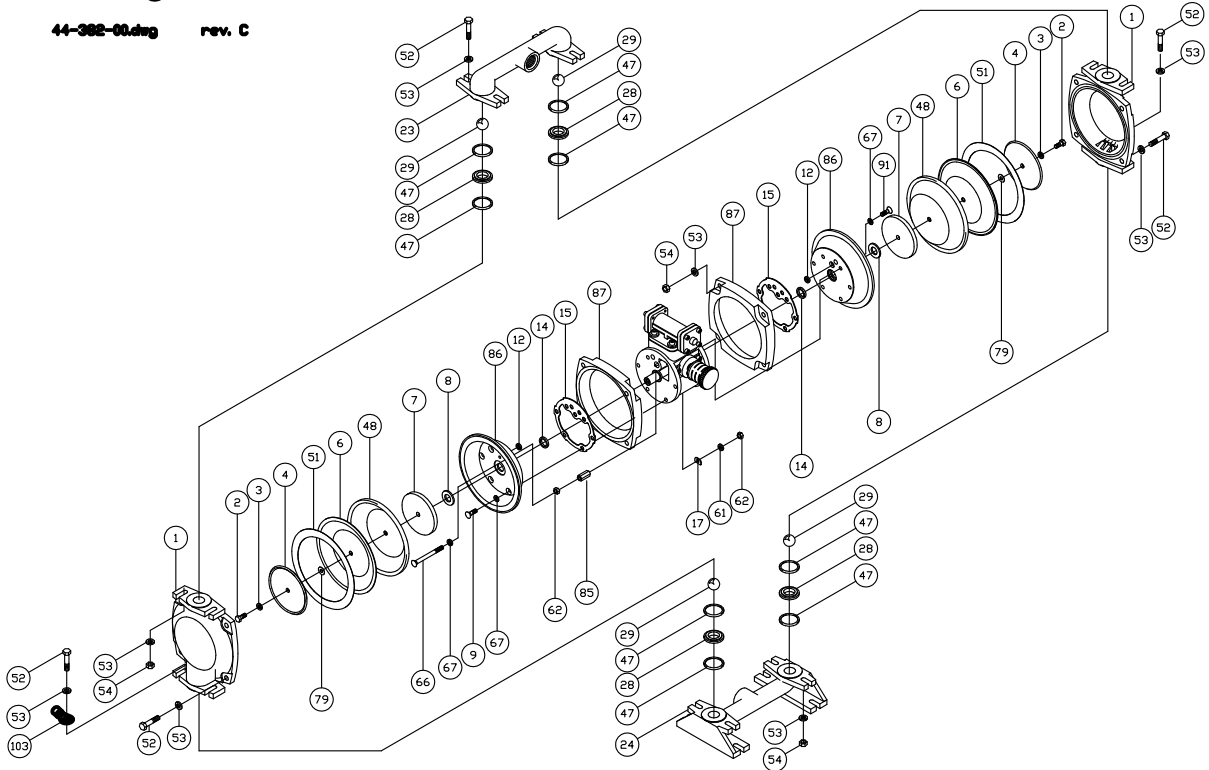

47-372-00.dwg rev. D