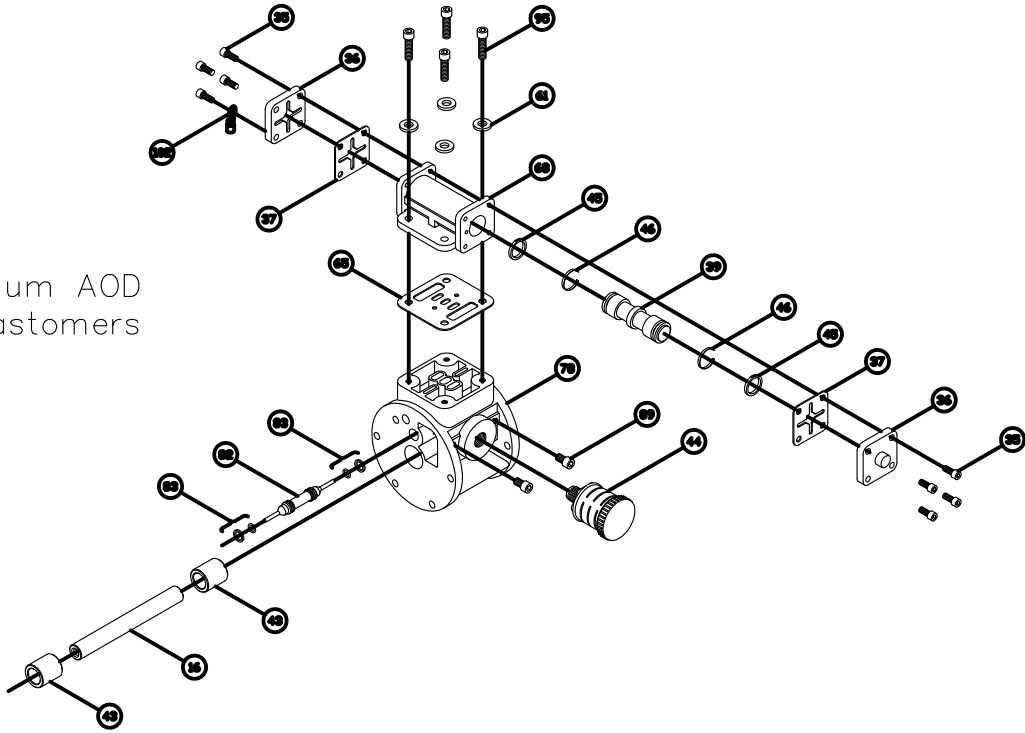

1" Aluminum AOD
Teflon Elastomers

44-382-00.dwg rev. C