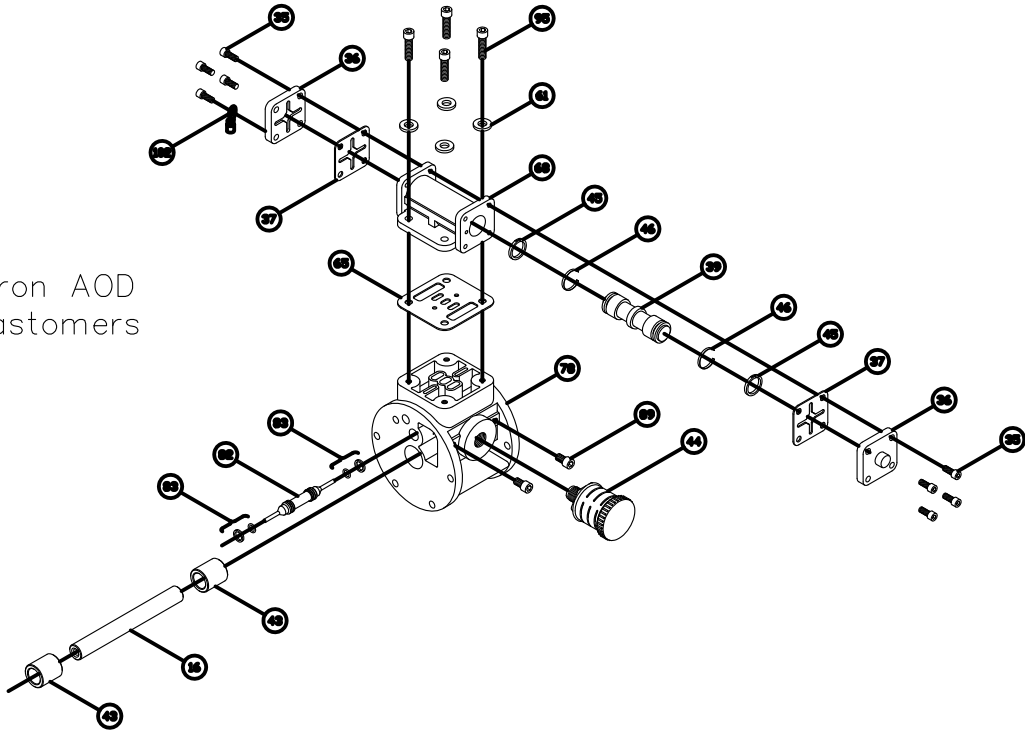

1" Cast Iron AOD
Teflon Elastomers

44-382-00.dwg rev. C