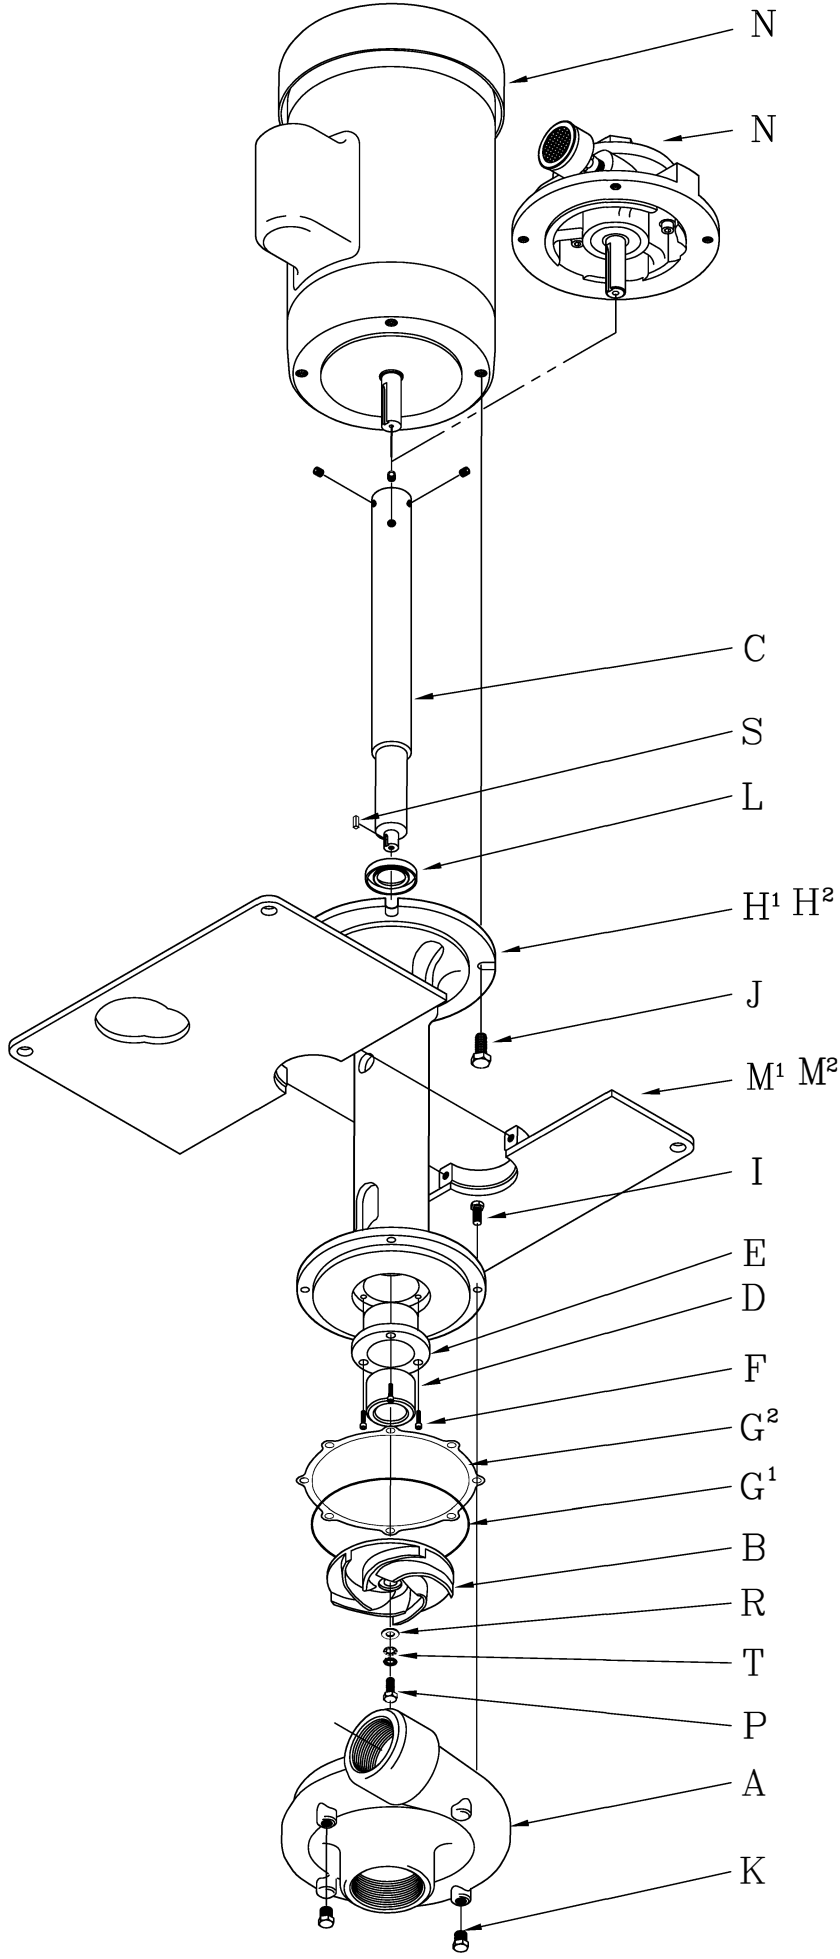

PRICE PUMP CO.

CD_V_P.dwg Rev.B

CD100/150 VERTICAL

Price® Pump Co.

2203 Smeed Parkway, Caldwell, ID 83605, Main: (208) 402-6871, Fax: (208) 402-6856